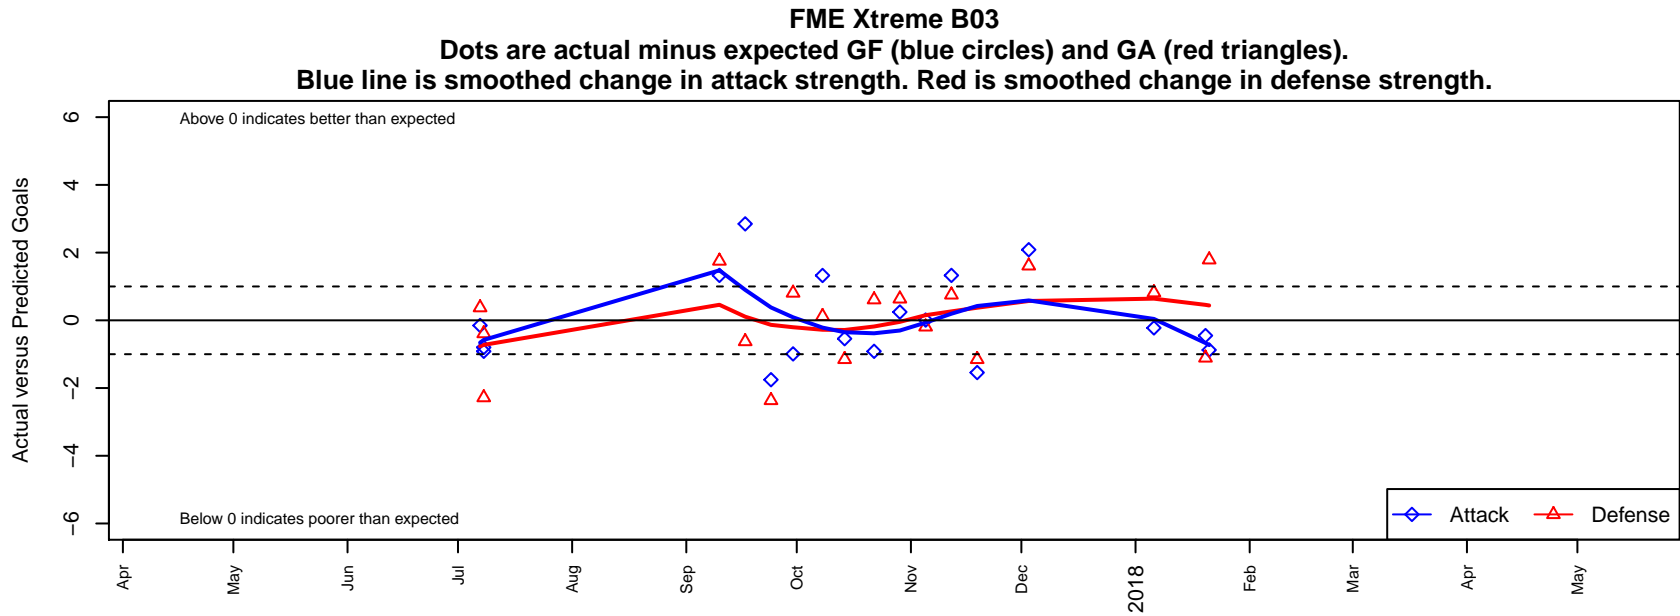

Xtreme03

FME Xtreme B03 – Pierson

Venues played:

2017 Seattle Cup BU15 Bronze

2017 NPSL DIVISION 3 (03) U15

2017 Founders Cup B03 Div A

**attack and defense variance (black dot)  
relative to other teams  
and top 10 in region**