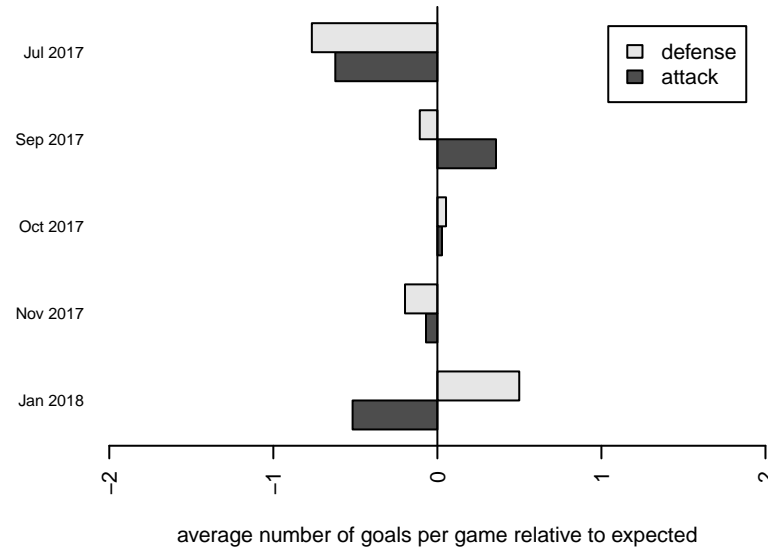

Performance relative to 13 month average