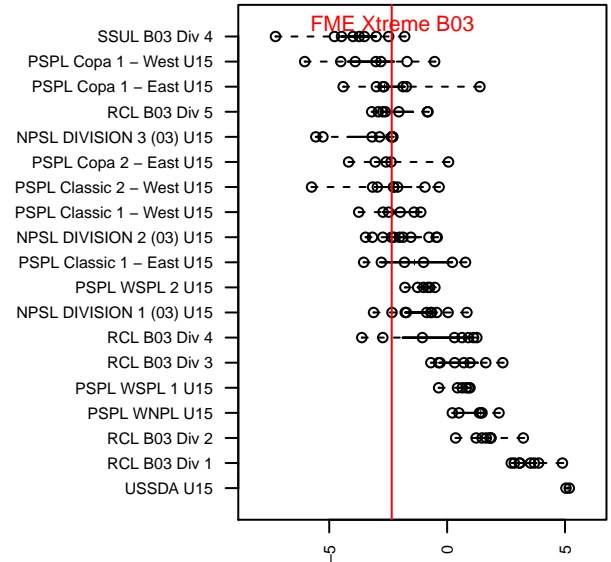

**attack and defense rating
relative to others at age
and all opponents in last 13 months**