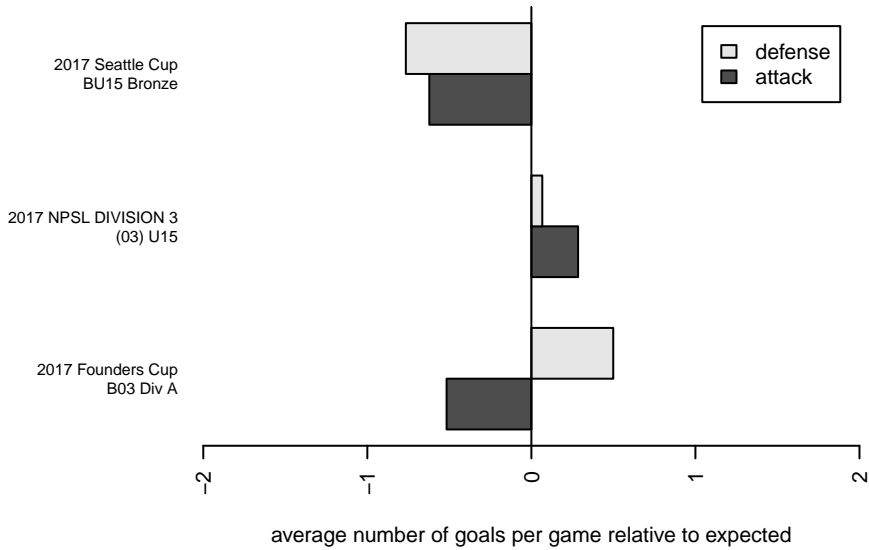

Performance relative to 13 month average